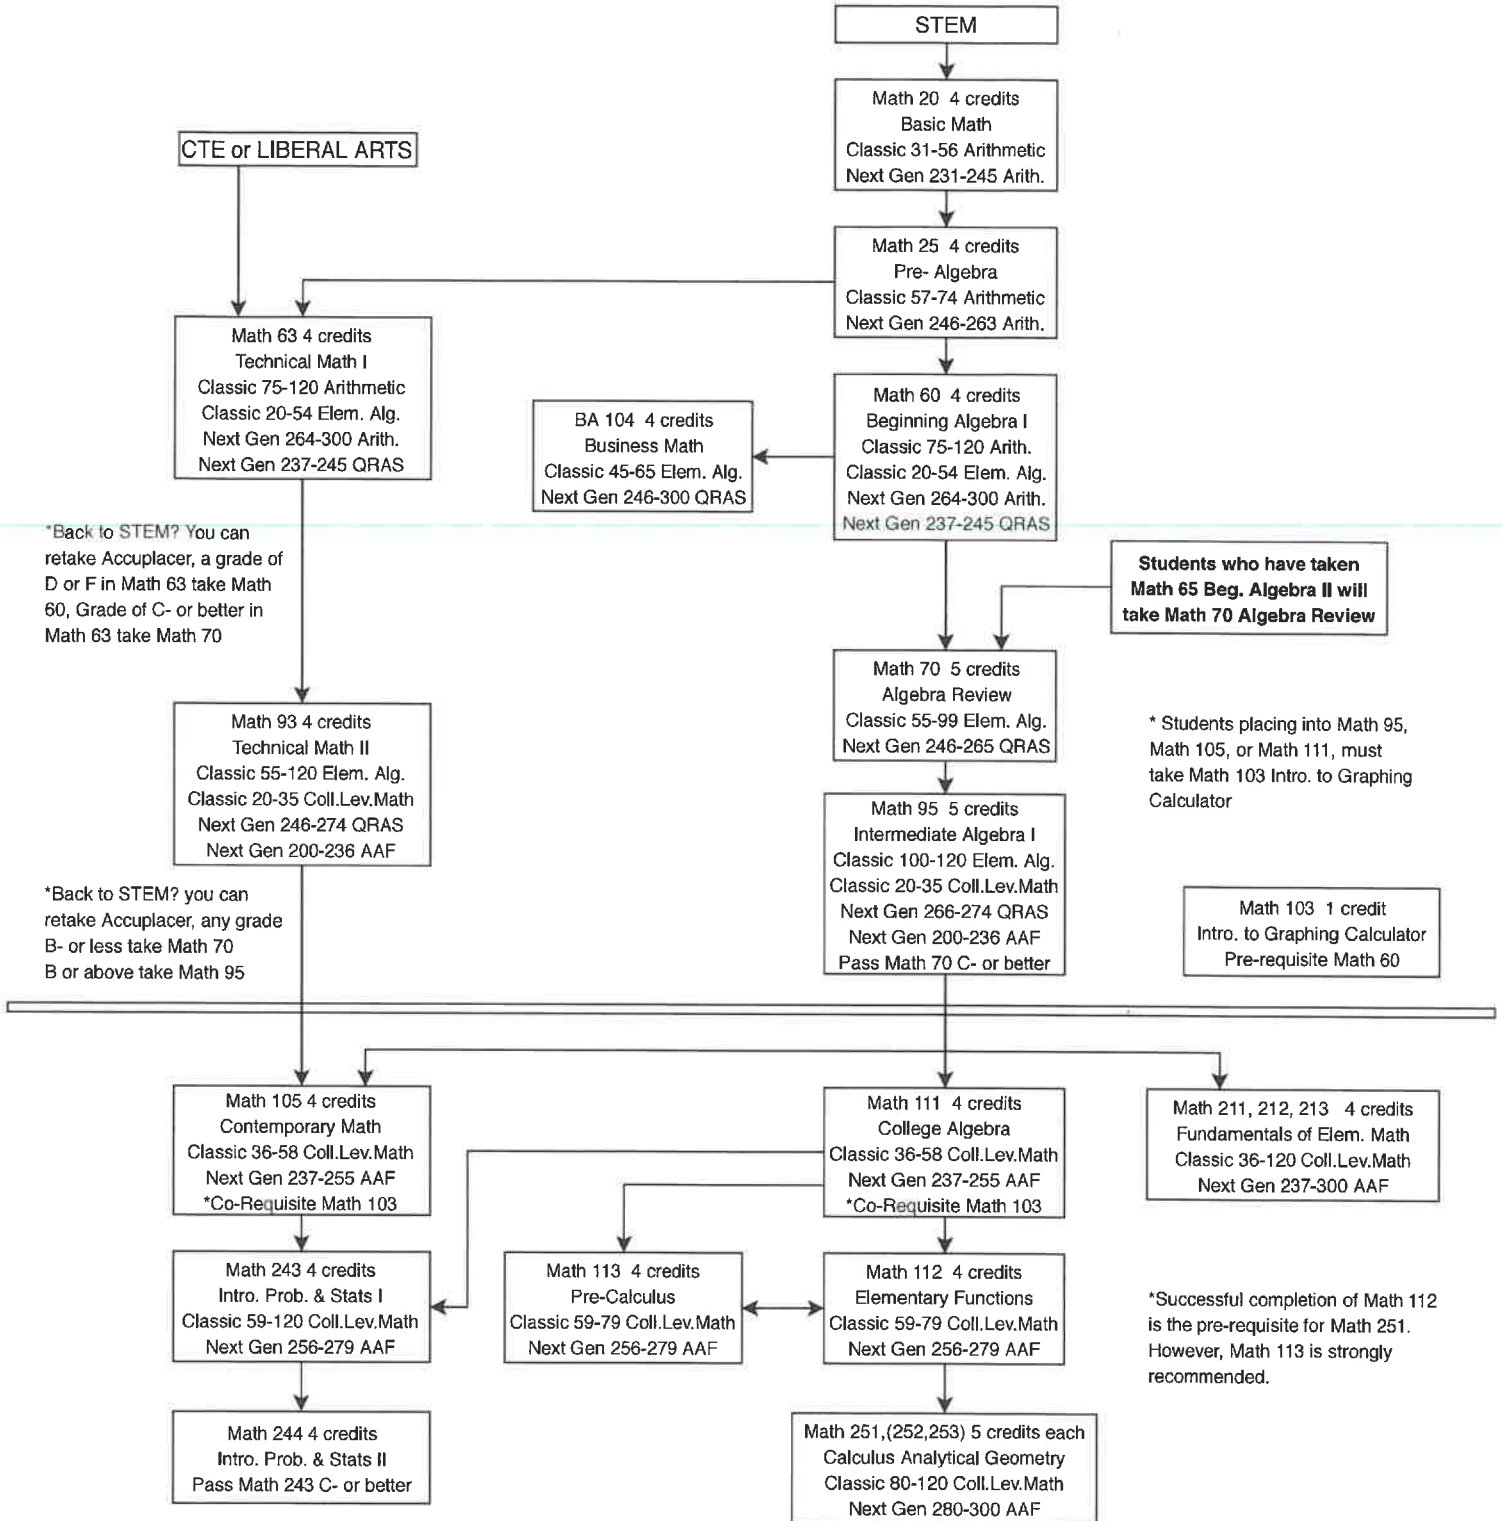

Treasure Valley Community College Math Course Flow Chart

*C- or Better Grade to Progress

Placement Scores for Accuplacer Classic and Next Generation (est. 1/28/2019) *updated 2/12/2019

Key to Abbreviations

Classic = Accuplacer Classic Test Prior to 1/28/2019

Next Gen = Accuplacer Next Generation Test After 1/28/2019

Arith. = Classic or Next Gen Arithmetic Accuplacer Exam

Elem. Alg. = Classic Elementary Algebra Accuplacer Exam